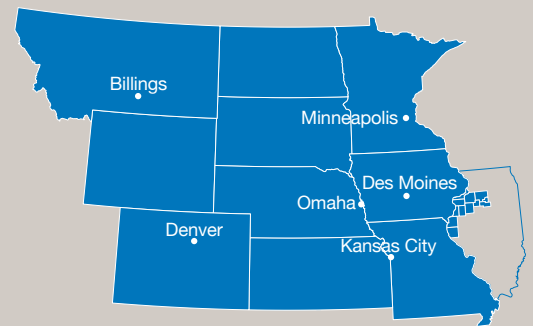

Other Products

Vaproshield

Tri-Jack/SGH, Inc. is centrally located in six cities serving 10 states throughout the Midwest and Rockies.

TriJack.com · SGHinc.com

From Concept to Completion

Divisions of SGH Redglaze Holdings Inc.